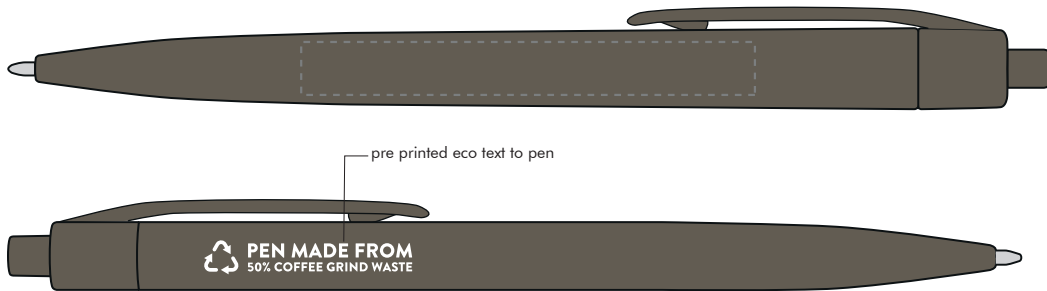

Your Ref:	Quantity:	Product Code: TPC360101
Our Ref:	Version: 1	Product Colour: BROWN

PRINTING CONCERNS:

We stock this item in the following colours

PANTONE REFERENCE(S)

● Colour 1

ARTWORK SCALE 100%

ARTWORK SCALE 100%

Side Print Area:

60mm x 7mm

Product Image for visualisation
- colours may vary

The dashed line is to demonstrate print area and will not appear on your printed item

PLEASE NOTE:

- All colours including print and product are for visual purposes only and should not be regarded as the actual colour of the product and print.
- Some products may vary from batch to batch and may differ from previous orders.
- The colour and texture of a product can also have an effect on the final print colour.
- By approving this order we accept that you understand these terms.